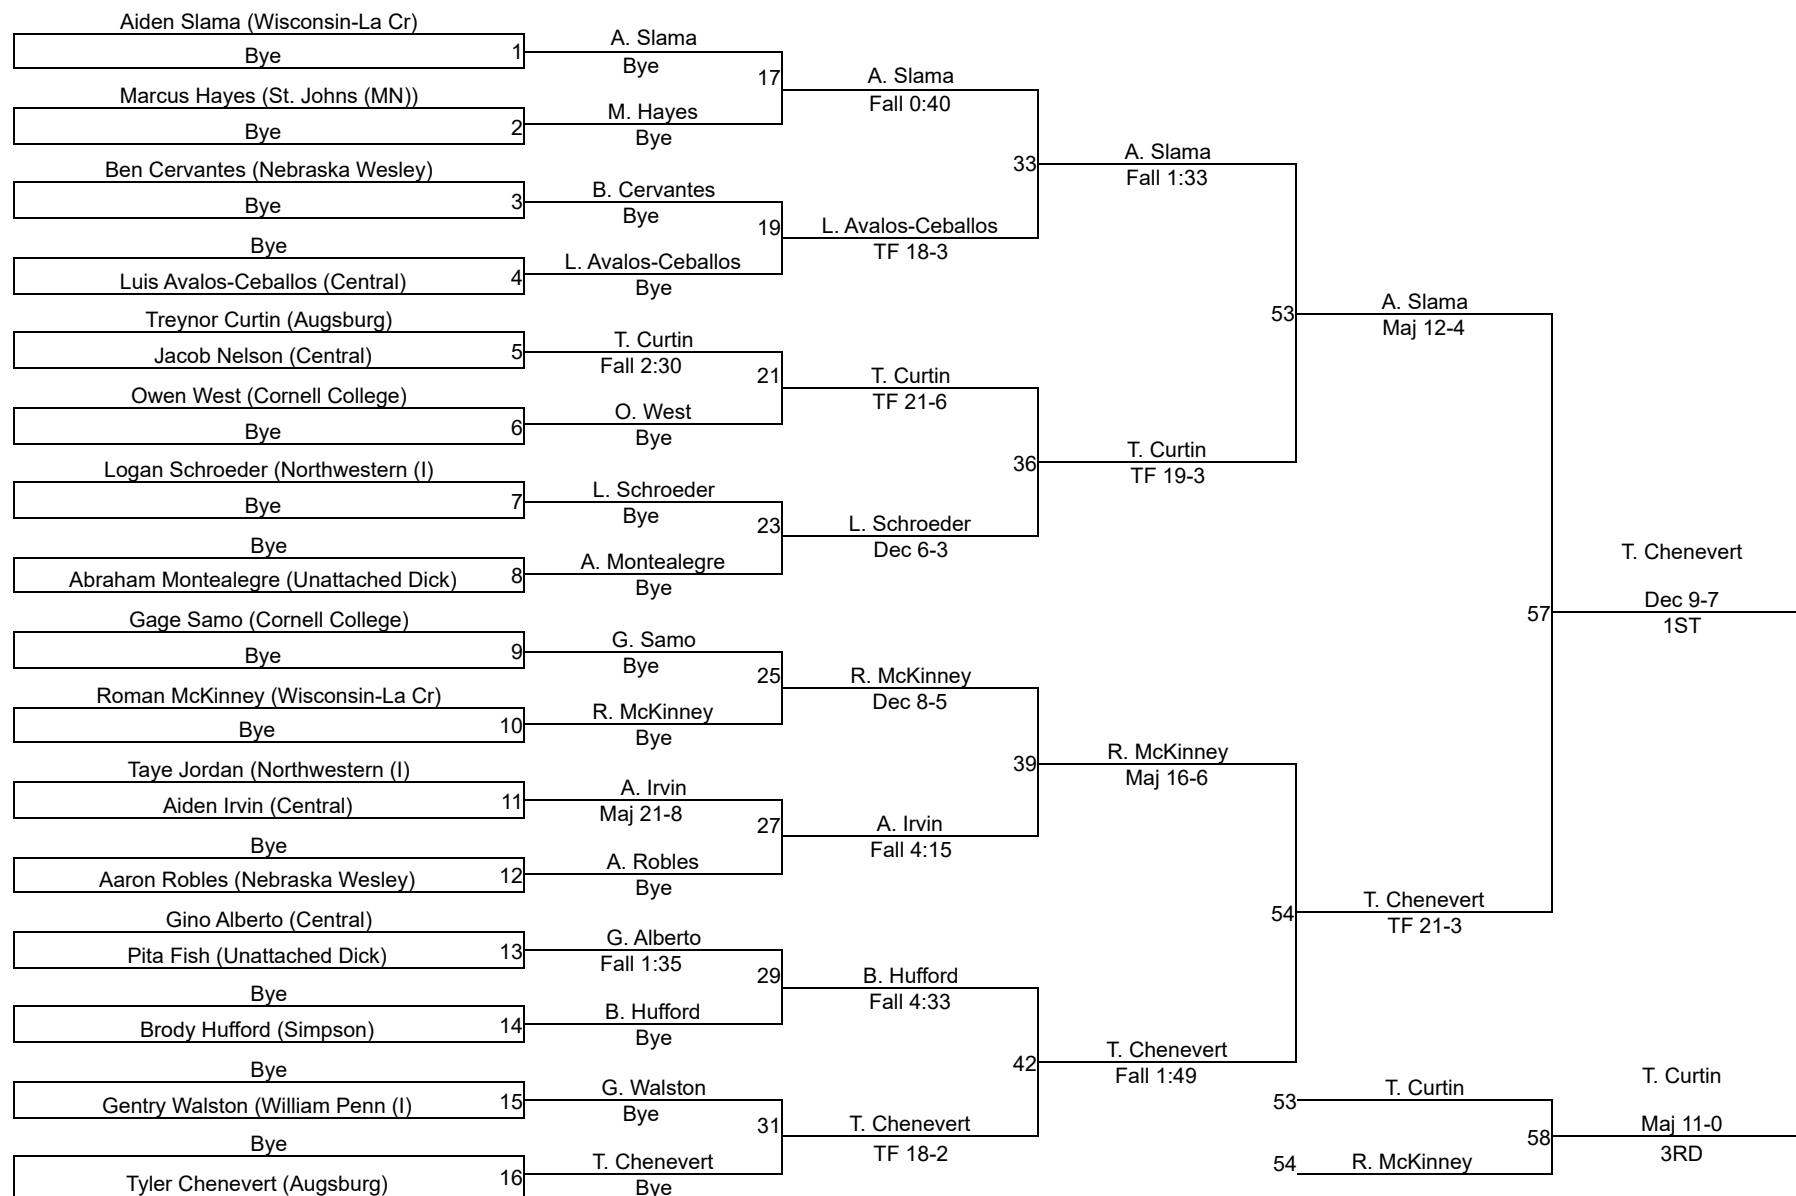

Gold 197

Central Under Armour Invitational

Gold 285

Central Under Armour Invitational

Silver 125

Silver 125

Central Under Armour Invitational

Silver 133