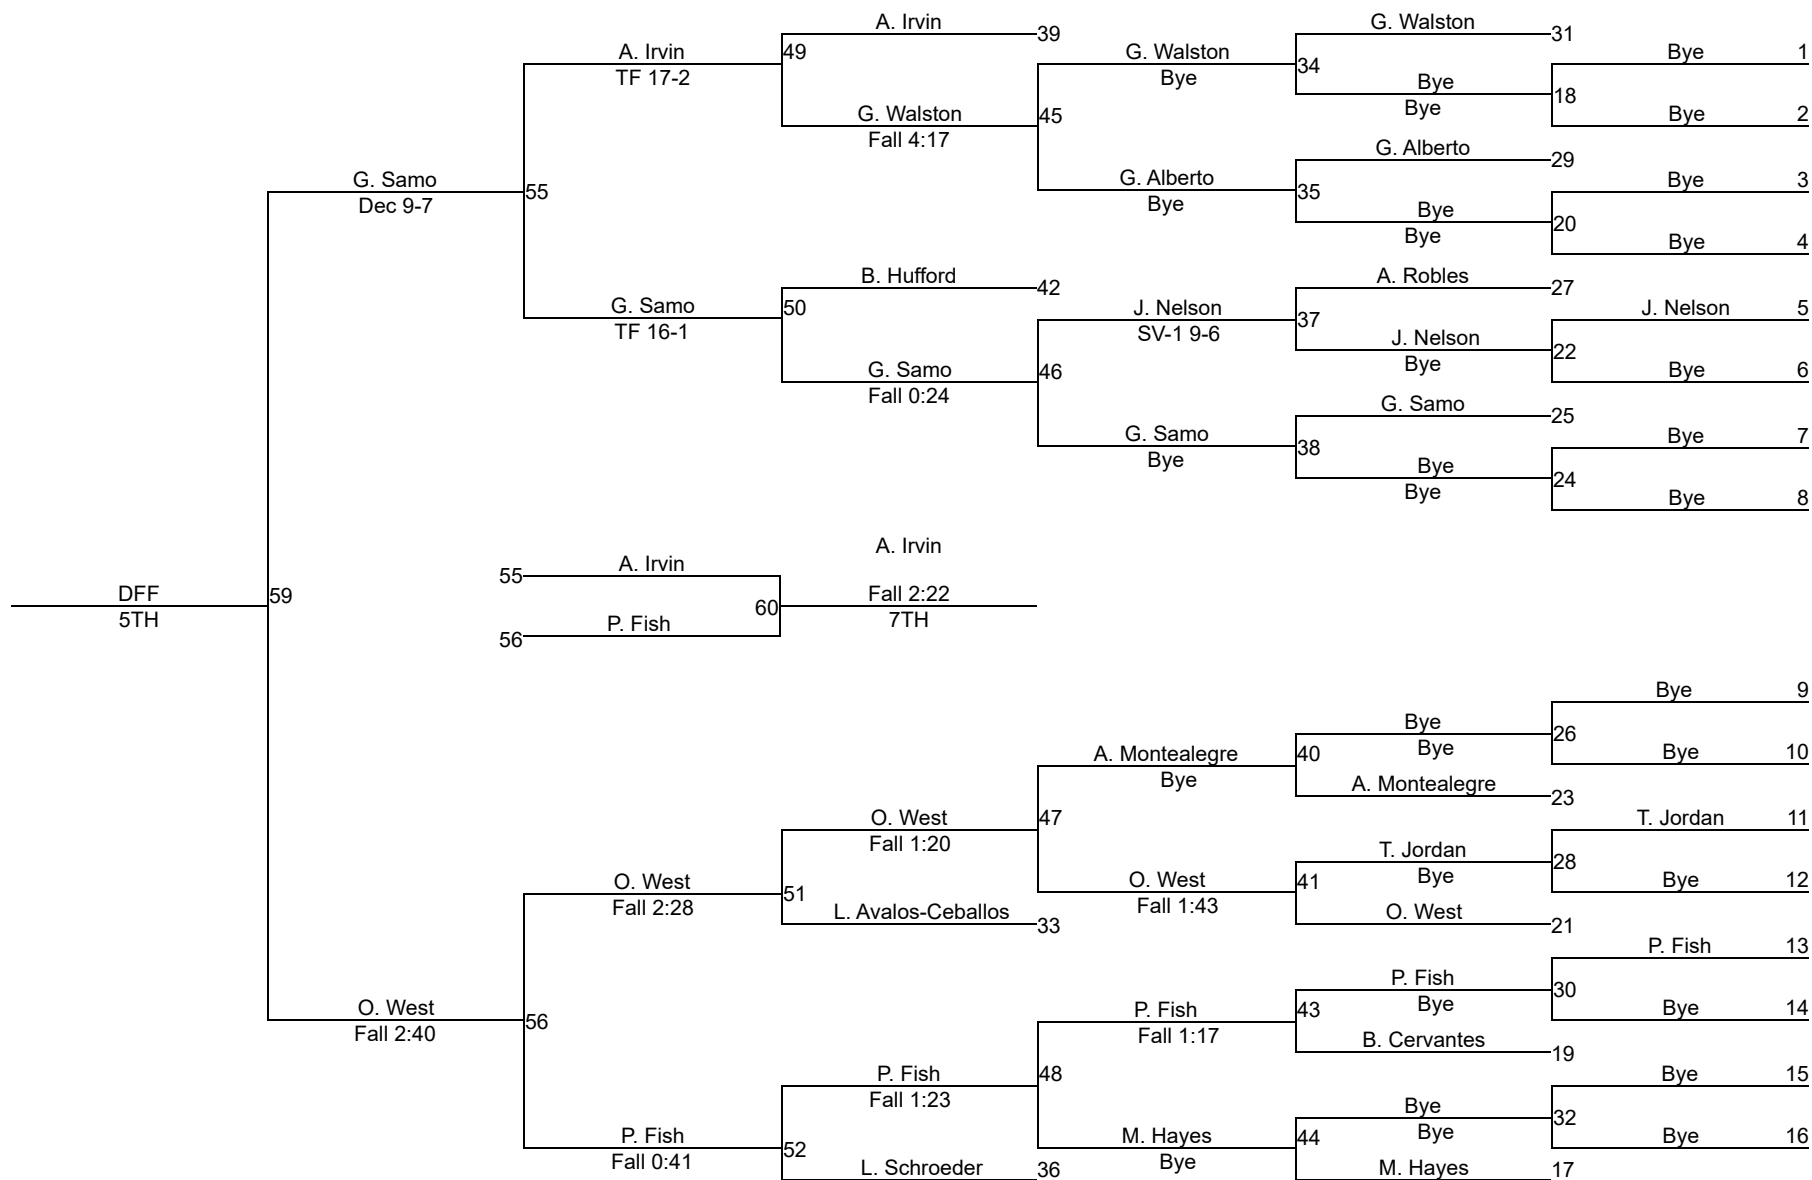

Gold 197

Central Under Armour Invitational

Gold 285

Central Under Armour Invitational

Silver 125

Silver 125

Central Under Armour Invitational

Silver 133