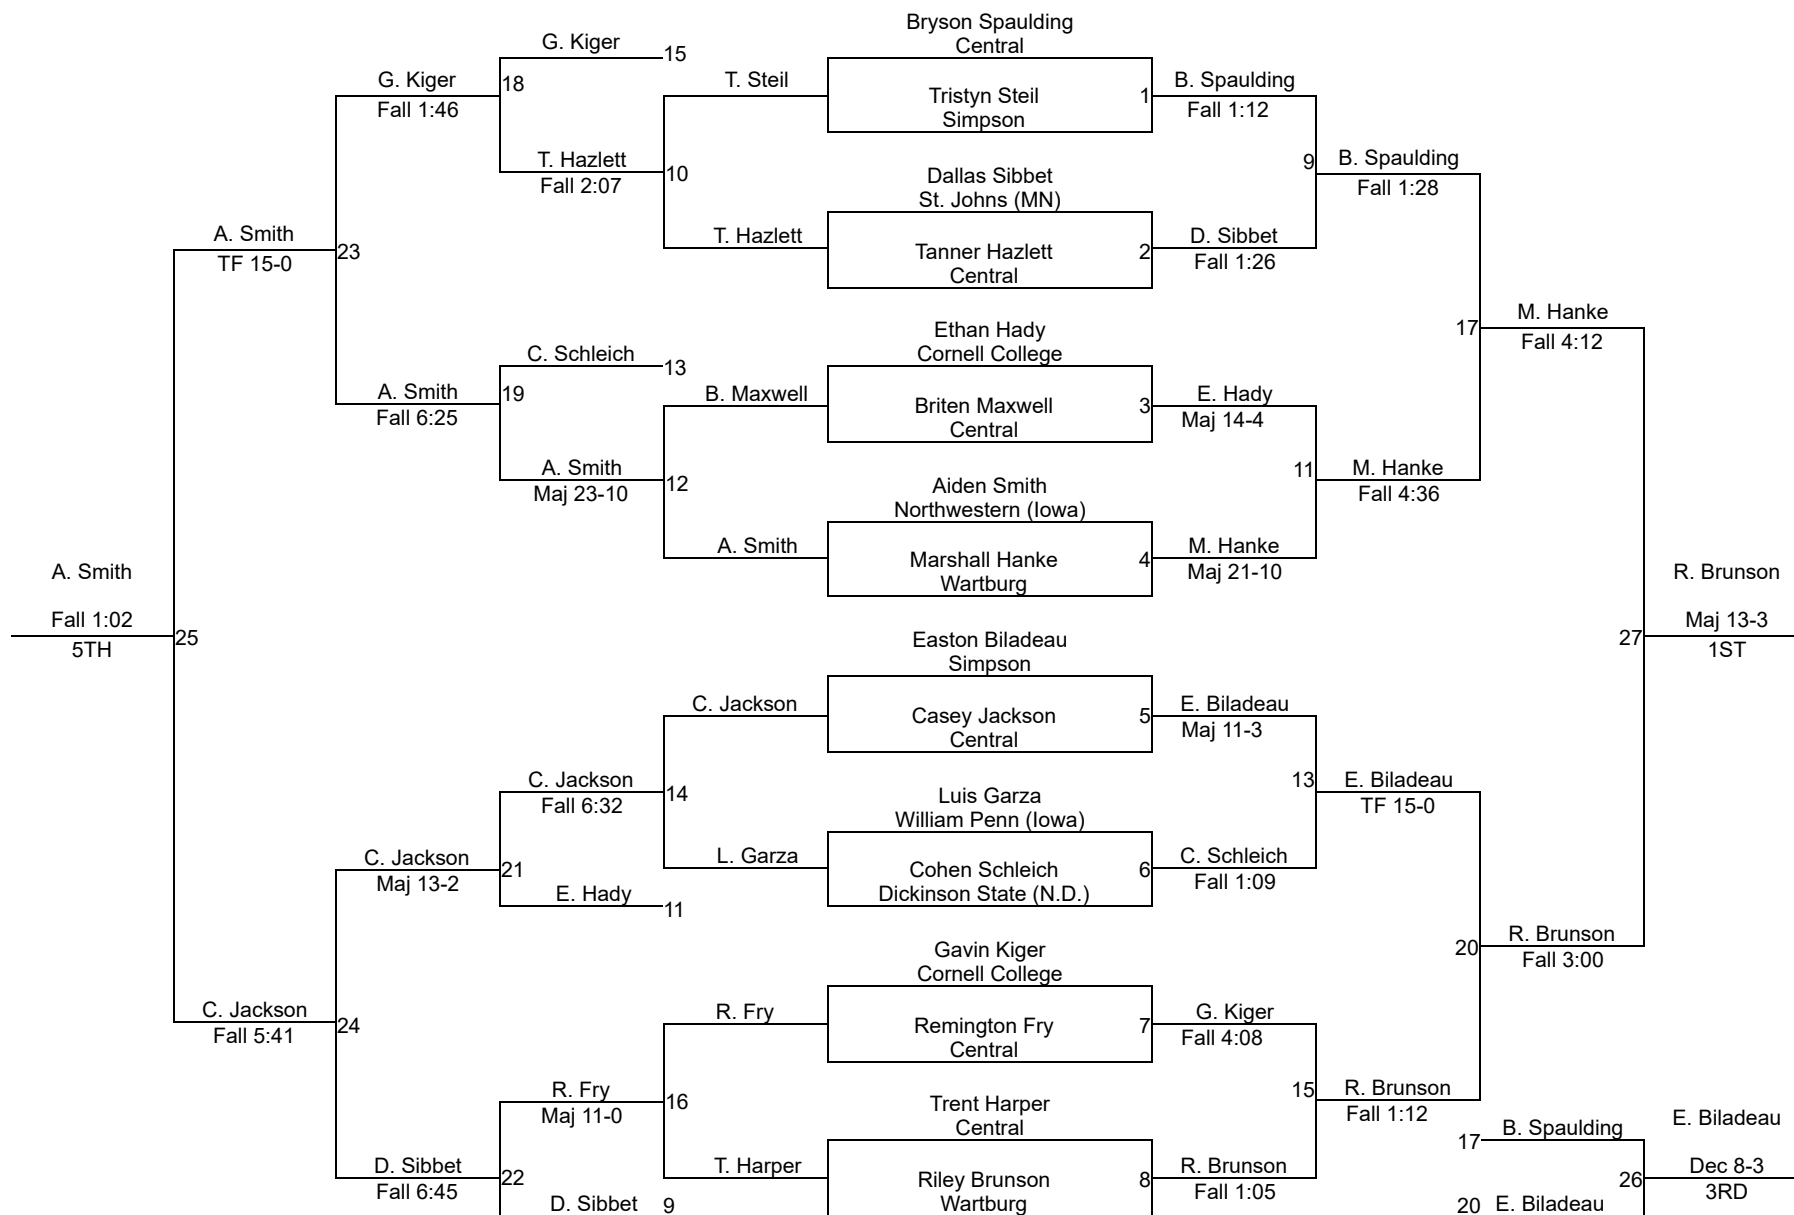

Central Under Armour Invitational

Silver 149