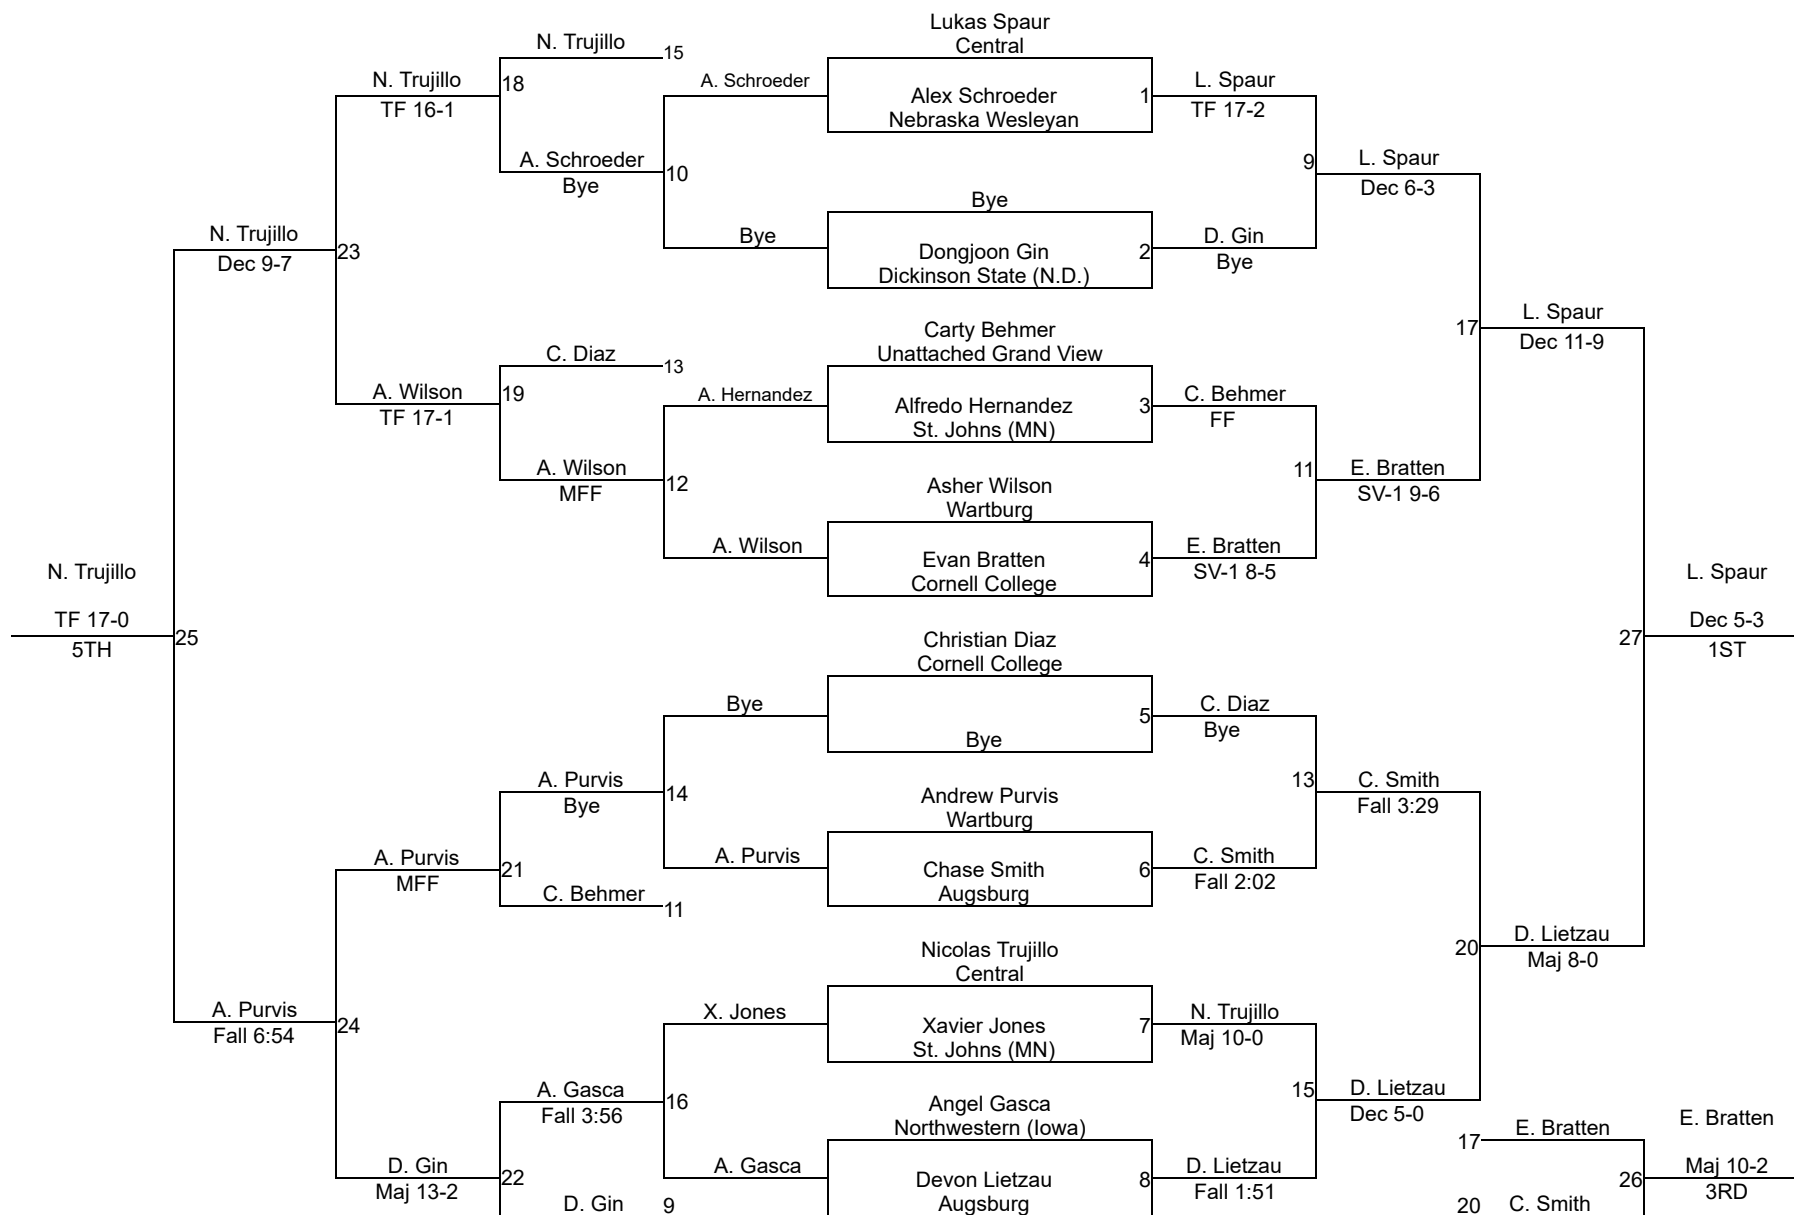

Central Under Armour Invitational

Silver 141